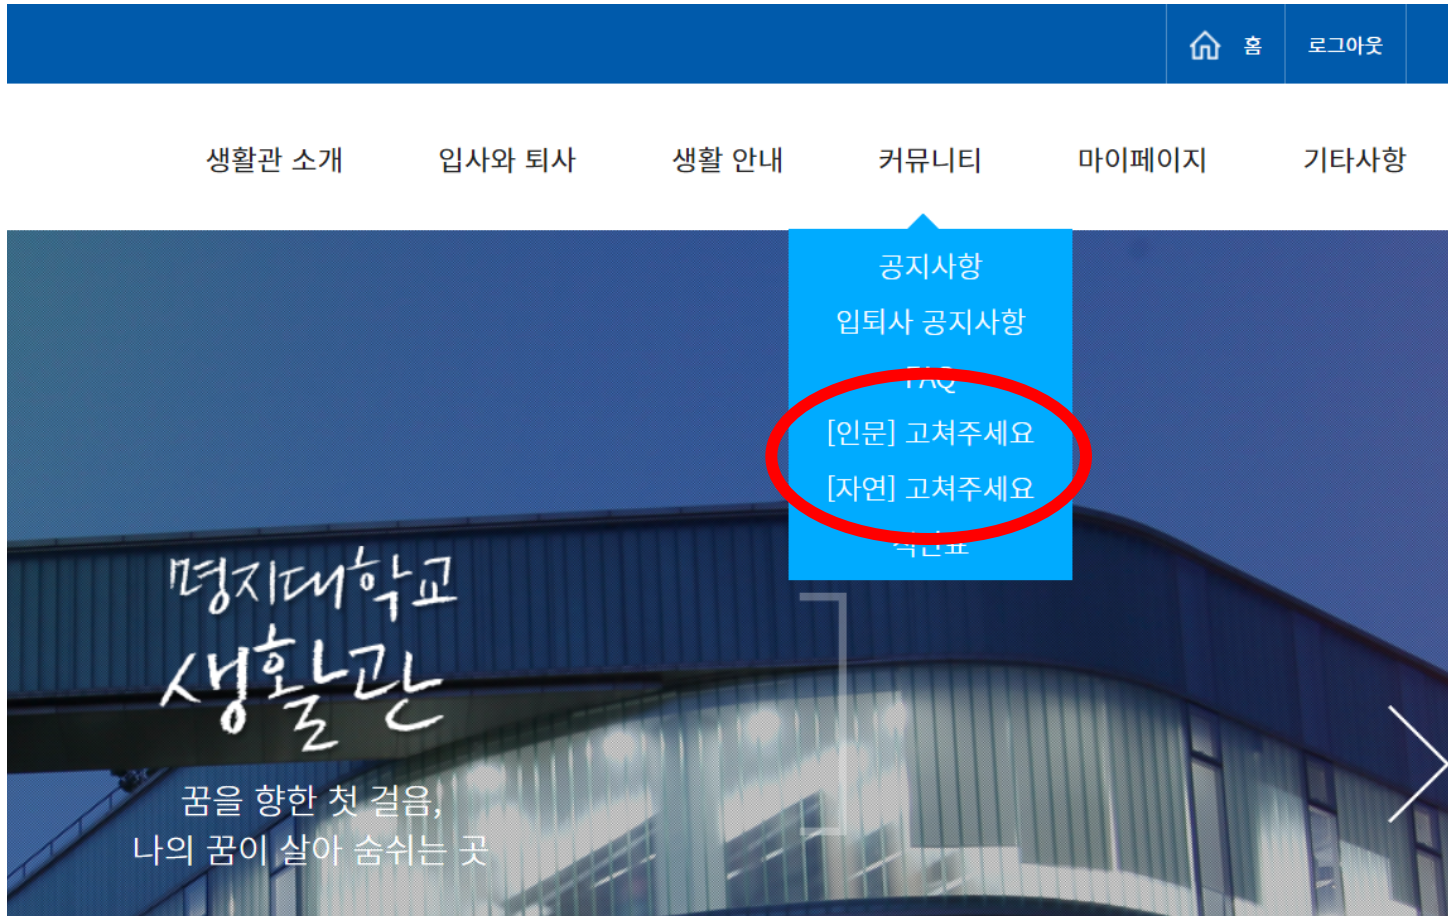

Visiting the dormitory website

- When you enter <https://dorm.mju.ac.kr> , you can see the manual on the top and check 'Community' button. Press the **고쳐주세요** button according to your campus [인문] / [자연]
- <https://dorm.mju.ac.kr>

Visiting the dormitory website

- Click the 새글 button to write your opinion

번호	제목	작성자	작성일	파일	조회수
176	비공개 - 비밀글이며 관리자와 작성자만 열람할 수 있습니다.	비공개	2022.03.14	비공개	비공개
175	비공개 - 비밀글이며 관리자와 작성자만 열람할 수 있습니다.	비공개	2022.03.14	비공개	비공개
174	비공개 - 비밀글이며 관리자와 작성자만 열람할 수 있습니다.	비공개	2022.03.14	비공개	비공개
173	비공개 - 비밀글이며 관리자와 작성자만 열람할 수 있습니다.	비공개	2022.03.14	비공개	비공개
172	비공개 - 비밀글이며 관리자와 작성자만 열람할 수 있습니다.	비공개	2022.03.13	비공개	비공개
171	비공개 - 비밀글이며 관리자와 작성자만 열람할 수 있습니다.	비공개	2022.03.12	비공개	비공개
170	생활관 화장실 전등 고장 N	백*환	2022.03.12		2
169	세면대 호수 터짐 N	석*현	2022.03.12		2
168	비공개 - 비밀글이며 관리자와 작성자만 열람할 수 있습니다.	비공개	2022.03.12	비공개	비공개
167	고쳐주세요-인문캠-화장실 전등 N	서*현	2022.03.12		6

|< 1 2 3 4 5 6 7 8 9 10 > >|